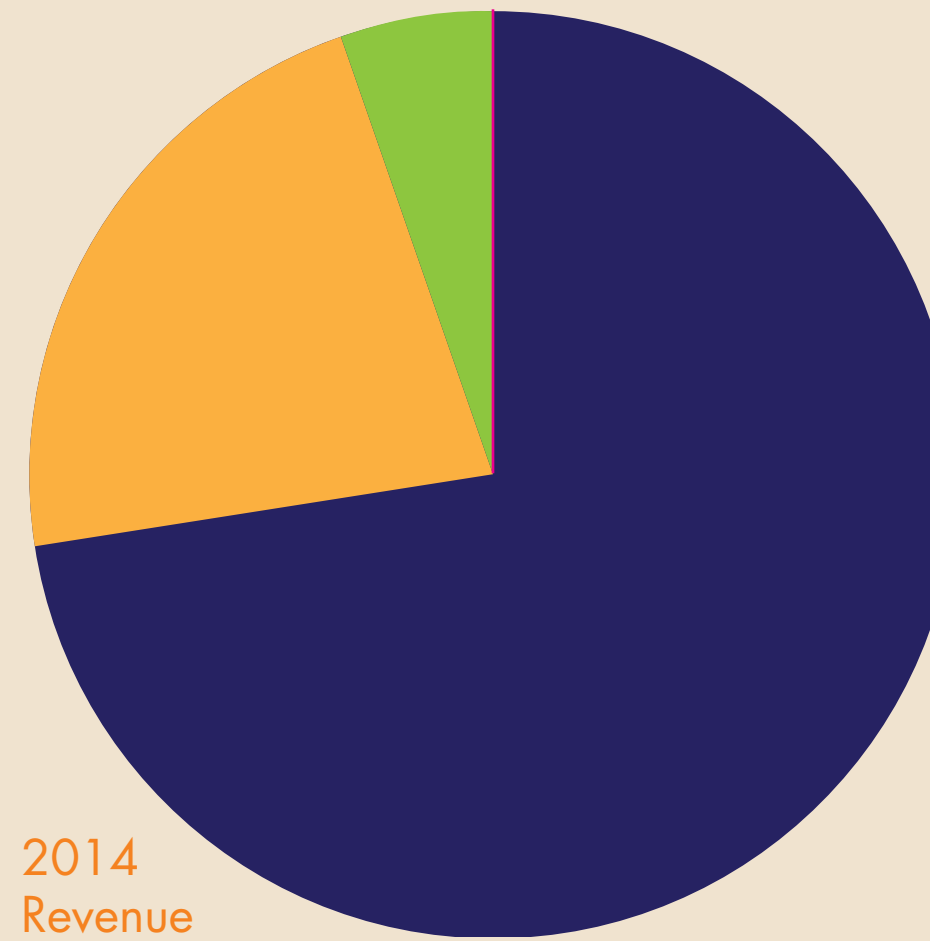

2014 Expenses

2014 Revenue