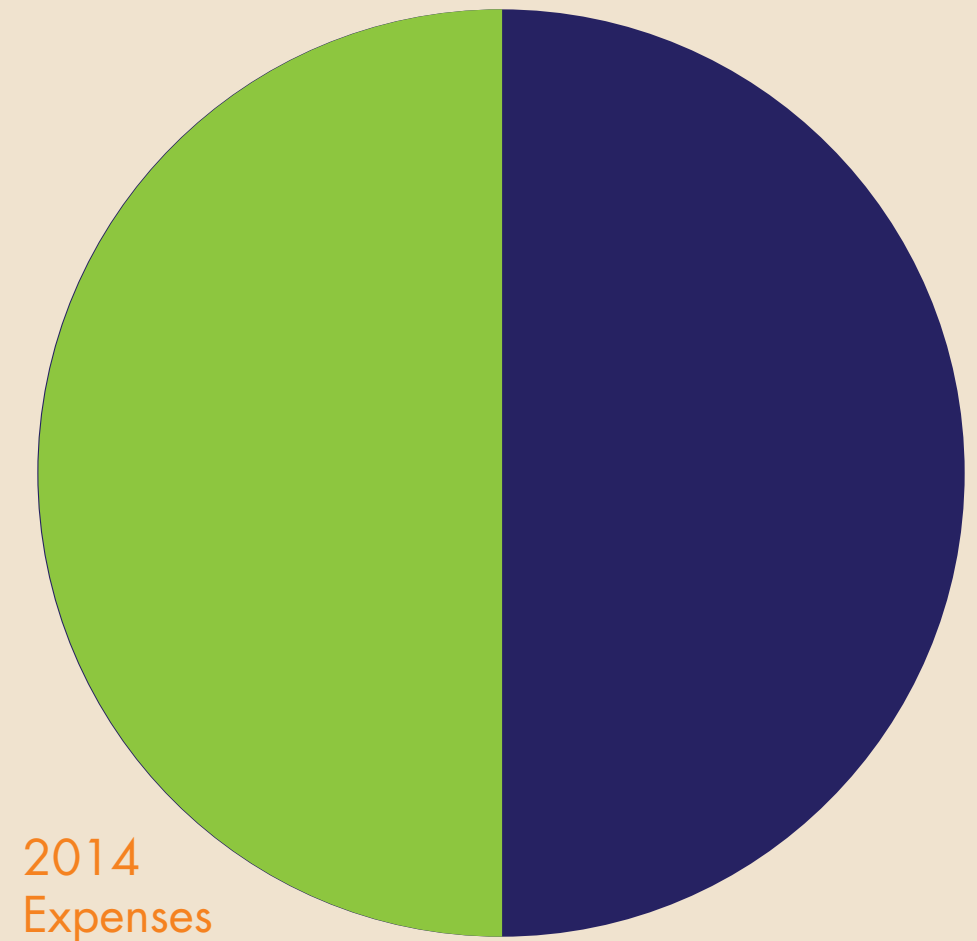

2014 Expenses

2014 Donors

Clotilde Davis
Richard and Carol Diforio
Sidney and Cheryl Dockser
Wendy Doniger
Dan and Teresa English
Susan Epstein
Maria Ewald
James and Barbara Finkelstein
Peter and Shirley Fisher
Martin Flusberg and Helen Tager-Flusberg
Marla Freedman and Kevin Rice
Barbara Fried
Judy Fuego
Terry Gips
Nat and Katherine Goddard
in memory of Dan Walker
Virginia Hardman
Robert Harvey and Gayle Wetmore
Elizabeth Heard
William Hildreth
Joe and Mary Hintz
Bob and Joan Holt
Bruce Hunter and Madeleine Entel
Alice and William Iacussa
Burton and Eleanor Jaffe
JB's Pizza Bar and Grill

Debra Johnson
in honor of Leo
Harry and Beverly Jonas
in memory of Connie Jonas
William Jones
Wendy Kesselman
Dick and Joan Kingsbury
Robert and Annette Klayman
in honor of Mary Bredemeir's
90th Birthday
Stephen and Terry Kline
Marian Knapp
in memory of Leon Knapp
Dmitri Konon
Frank and Gwyndolyn Korahais
Lawrence and Cheryl Levy
Peter M Levy
Curtis and Joan Lippincott
Doris B Lowenfels
Christina Macort
Barbara and Michael Mandel
Richard and Virginia Marr
T. McCready Jones and Mark Jones
McGraw-Hill Education LLC
Elaine McLroy and Stephen Russell
in memory of Rex Peterson
Kathleen McNeil

Mary Agnes McNulty
Evelyn Sheffres
Walter and Sarah Morrison
Nick and Beverly Muto
Frank and Nancy Netcoh
Humbert Oliveira
Paul Pilcher
David and Marion Pollock
Deborah Posin
Robert Read
Martin and Florence Richman
Carol Ridker
Catherine Riessman
Matthew Roehrig and Corinne Demas
in memory of Noa Hall Williams
Richard and Susan Rogers
Jean Burger Romeo and William Romeo
Jay Rose and Melanie Malherbe
Harriet Rubin and Dolores Filardi
in honor of Joyce Johnson
David and Sharon Rule-Agger
Ramon and Lois Rustia
Janet Rustow
John Salsberg and Holly Newman
David and Shira Sands
Neil Schriever and David Blackman
May Ruth Seidel
Carol and John Seigel
Don and Linda Selsky

Patricia Shannon
Lorraine C. Moritz
in memory of Ezra H. Sheffres
Norma Simon
in memory of Marion Simon
Edward and Susy Soo
Megan Sykes
Simon and Donet Taylor
Jill Teitelman
Peter and Charlotte Temin
Martha Terrenzi
Stephen and Judy Underberg
Roger and Ellen Vacco
Paul Walley
in memory of Carole Ann Walley
Jonathan and Edith Weil
Richard and Carolyn Library
Lilo Werner
in honor of Stephen Russell
Roger Widmer and Barbara Penn
Lesley Williams
Martha R. Wilson
Steven Winnick and Martha Jacobs
Lewis Wise and Amy Charney
Suzi Wojdyslawski and Andrew Goldberg
Sandra Wonders
Mort and Meredith Young

Up to $50
Frederick Allen
Diana Alvarez